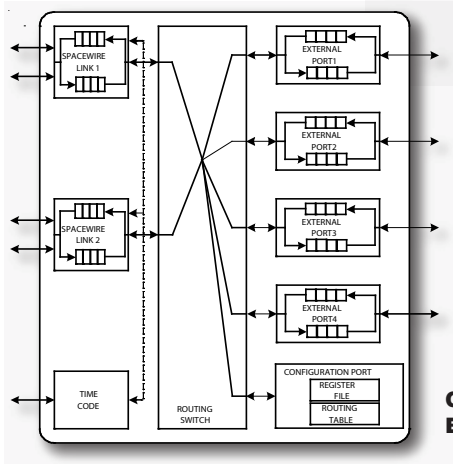

SpaceWire PCI Card

Major Features

- PCI interface to the PC Motherboard w/ DMA controller
- 4 Full-Duplex LVDS Transceiver circuits
- 16 MBytes of SRAM for local packet storage
- CPLD to facilitate loading of FPGA over PCI bus
- Large Reprogrammable FPGA to implement:
 - NASA GSFC SpaceWire Core
 - 2 Fully-Redundant Cross-Strapped SpaceWire Ports for communication with Flight Components.
 - 4 User Ports for communication with Processor on PC Motherboard.
 - Memory Controller Interface to on board Static Random Access Memory (SRAM) for Transferring Data to/from the SpaceWire Interface.
 - Memory Manager to control four transmit and receive buffers
 - I2C Interface to Cypress Clock Generator
 - Generation of Maskable Interrupts to software
 - Capability to Inject Parity Errors in Data Words
 - Time Code Manager
 - Capability To Measure SpaceWire Receive Bit Periods
 - Programmable Transmit Packet Rate Spacing
- Windows Device Driver Software

SpaceWire Port 1A
SpaceWire Port 1B
SpaceWire Port 2A
SpaceWire Port 2B

SpaceWire PCI Card High-Level Block Diagram

GSFC SpaceWire Router IP Core Block Diagram

SpaceWire Cable

- Fully compliant with SpaceWire specification
- 1 - 20 meter lengths.
- Hi-pot tested