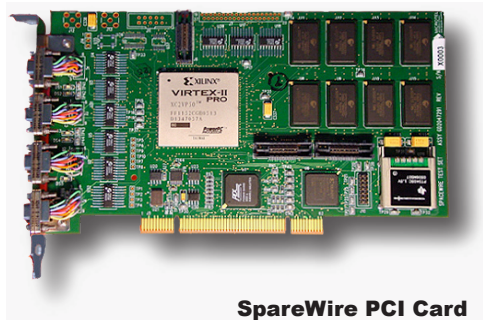

SpaceWire PCI Card

and fully compatible SpaceWire Cable

MICROTEL LLC

Microtel LLC is working with NASA Goddard Space Flight Center to provide SpaceWire technology. For NASA, Microtel provides manufacturing, integration and test of SpaceWire PCI cards. Using commercial MS Windows based PCs with NASA developed software, Microtel provides a low cost multi-featured SpaceWire Test Set.

Microtel LLC is working with the NASA Office of Technology Transfer to make this SpaceWire technology available for commercial use. At present Microtel can provide the NASA GSFC developed SpaceWire Test Set technology for use on U.S. Government programs.

SpaceWire PCI Card

Major Features

- PCI interface to the PC Motherboard w/ DMA controller
- 4 Full-Duplex LVDS Transceiver circuits
- 16 MBytes of SRAM for local packet storage
- CPLD to facilitate loading of FPGA over PCI bus
- Large Reprogrammable FPGA to implement:
 - NASA GSFC SpaceWire Core
 - 2 Fully-Redundant Cross-Strapped SpaceWire Ports for communication with Flight Components.
 - 4 User Ports for communication with Processor on PC Motherboard.
 - Memory Controller Interface to on board Static Random Access Memory (SRAM) for Transferring Data to/from the SpaceWire Interface.
 - Memory Manager to control four transmit and receive buffers
 - I2C Interface to Cypress Clock Generator
 - Generation of Maskable Interrupts to software
 - Capability to Inject Parity Errors in Data Words
 - Time Code Manager
 - Capability To Measure SpaceWire Receive Bit Periods
 - Programmable Transmit Packet Rate Spacing
- Windows Device Driver Software