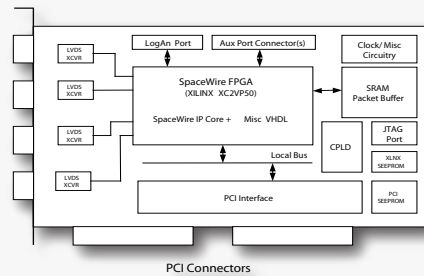

SpaceWire PCI Card High-Level Block Diagram